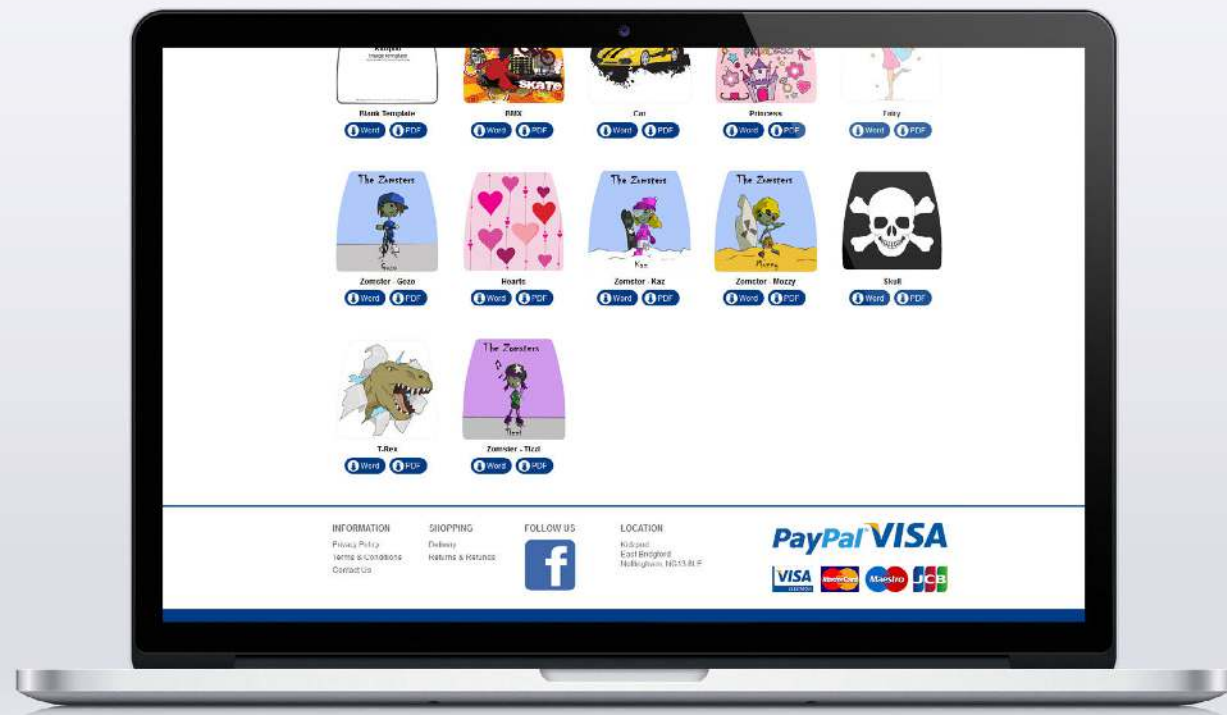

Download

Download insert images from the kidzpod.co.uk website for FREE.